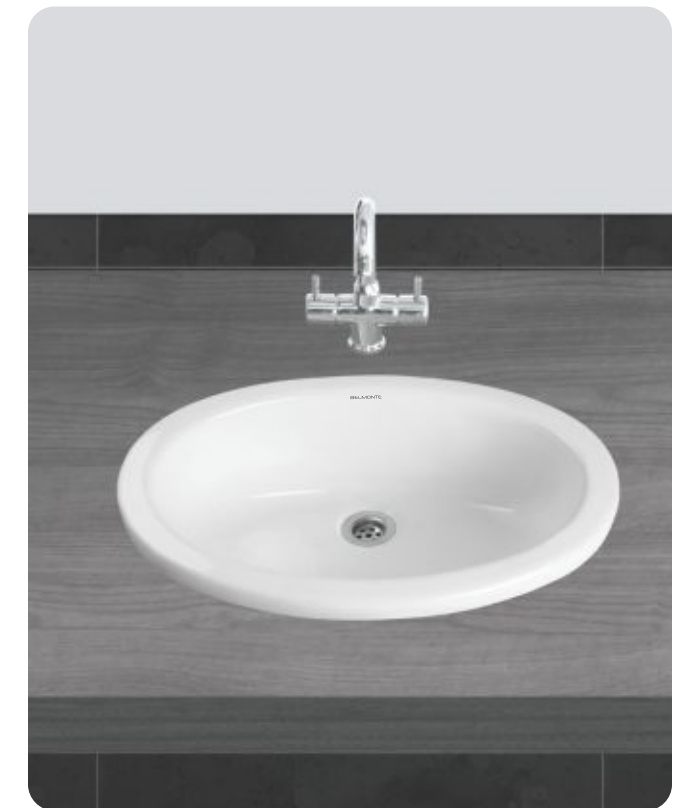

Kubica Wash Basin 14"x14"

Libra Wash Basin 18"x13"

Daina Wash Basin 18"x13"

604 Top Counter Under Counter 18"x12"

601-Under Counter 22"x16"

602-Top Counter 22"x16"

514- Slash

16"x16"