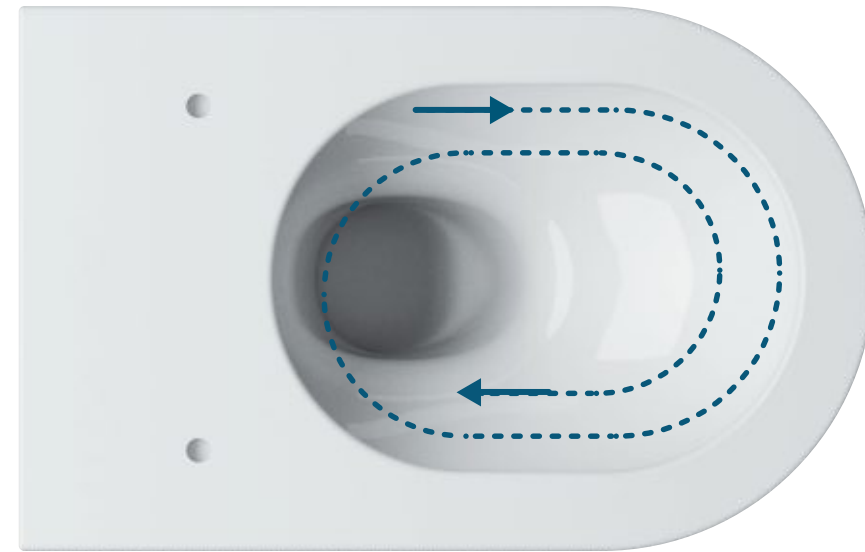

TORNADO FLUSHING

TORNADO FLUSHING

NEW GLAZE

SOFT CLOSE

TAKE-OFF SYSTEM

HIDDEN FIXING SYSTEM

GLAZED SIPHON